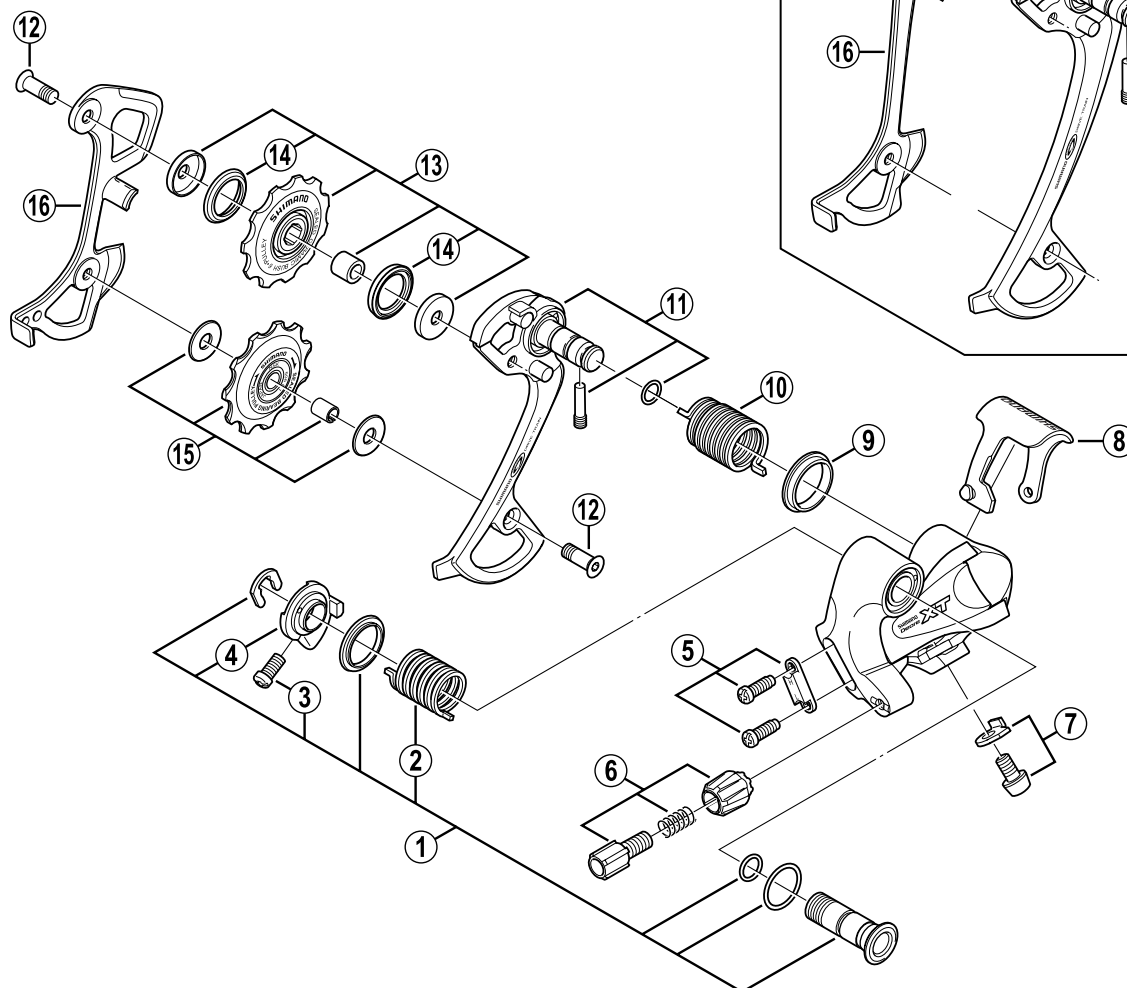

DEORE XT Rear Derailleur (9-Speed)

RD-M760-GS Long Cage

RD-M760-SGS Super Long Cage

Q'TY	ITEM NO.	SHIMANO CODE NO.	DESCRIPTION
	1	Y-5VA 98010	B-Axle Assembly
	2	Y-5VA 21000	B-Tension Spring
	3	Y-511 05010	B-Tension Adjusting Screw (M4 x 10)
	4	Y-5TJ 25300	Stopper Plate
	5	Y-5VA 98020	Stroke Adjusting Screws (M4 x 11.5) & Plate
	6	Y-5VA 98030	Cable Adjusting Bolt Unit
	7	Y-5VA 98040	Cable Fixing Bolt (M5 x 8) & Plate
	8	Y-5VA 16000	Cover
	9	Y-5UC 14000	P-Seal Ring
	10	Y-5UF 14000	P-Tension Spring
	11	Y-5VA 98050	Outer Plate Assembly (GS-Type)
		Y-5VA 98060	Outer Plate Assembly (SGS-Type)
	12	Y-53M 24000	Pulley Bolt
	13	Y-5TP 98080	Guide Pulley Unit
	14	Y-53B 18000	Pulley Seal Ring
	15	Y-5TP 98090	Tension Pulley Unit
	16	Y-5U5 09000	Inner Plate (GS-Type)
		Y-5VA 10000	Inner Plate (SGS-Type)