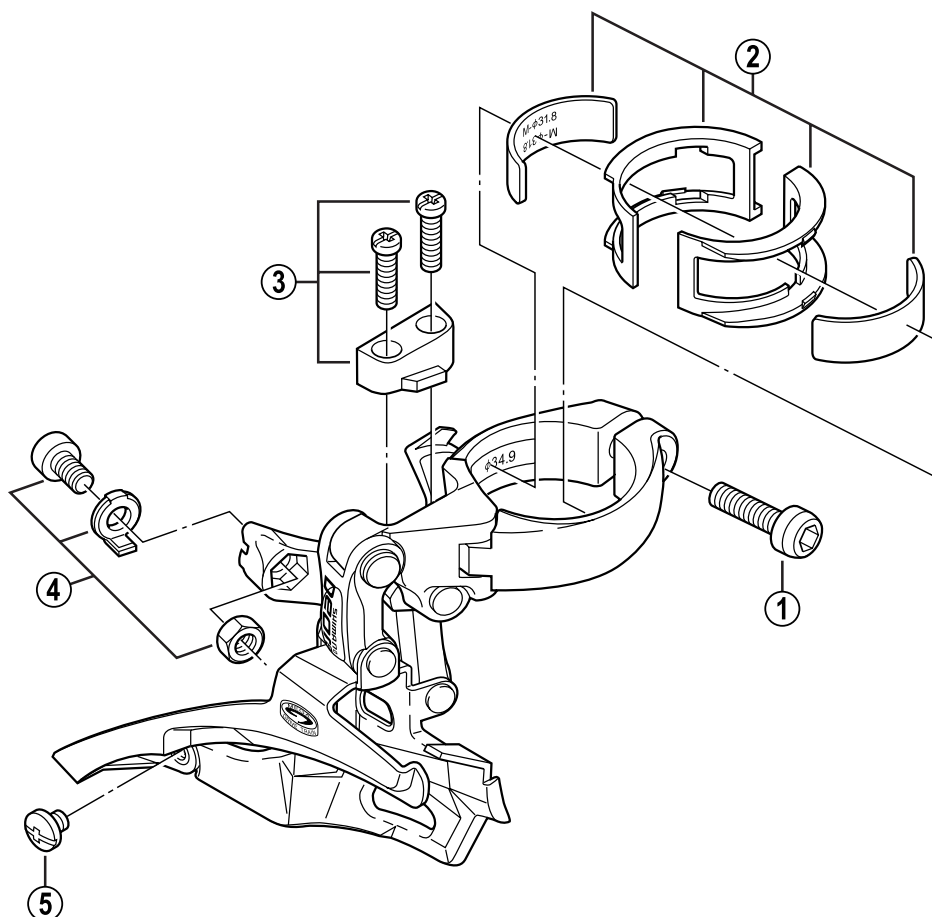

SHIMANO DEORE Front Derailleur

FD-M511

Q'TY	ITEM NO.	SHIMANO CODE NO.	DESCRIPTION
	1	Y-5BG07000	Clamp Bolt (M5 x 18.5)
	2	Y-5HL 98010	Clamp Band Adapter Unit for S-size / ϕ 28.6 mm (1-1/8")
		Y-5HL 98020	Clamp Band Adapter Unit for M-size / ϕ 31.8 mm (1-1/4")
	3	Y-55U 98010	Stroke Adjust Screws (M4 x 14.5) & Plate
	4	Y-5BJ 98010	Cable Fixing Bolt Unit (M5 x 8.5)
	5	Y-583 71010	Chain Guide Fixing Screw (M4 x 4)