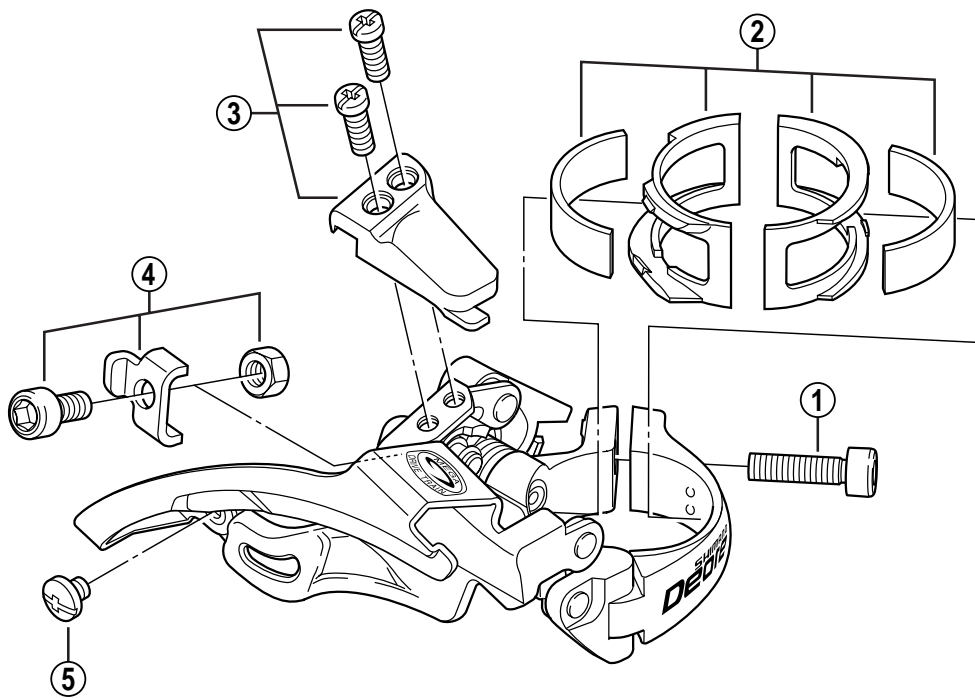

SHIMANO DEORE Top Swing Front Derailleur FD-M510

Q'TY	ITEM NO.	SHIMANO CODE NO.	DESCRIPTION
	1	Y-5BG07000	Clamp Bolt (M5 x 18.5)
	2	Y-5EZ 98020	Clamp Band Adapter Unit for S-size / ϕ 28.6 mm (1-1/8")
		Y-5EZ 98010	Clamp Band Adapter Unit for M-size / ϕ 31.8 mm (1-1/4")
	3	Y-5EZ 98030	Stroke Adjust Screws (M4 x 12) & Plate
	4	Y-5EZ 98040	Cable Fixing Bolt Unit (M5 x 10.5)
	5	Y-583 71010	Chain Guide Fixing Screw (M4 x 4)