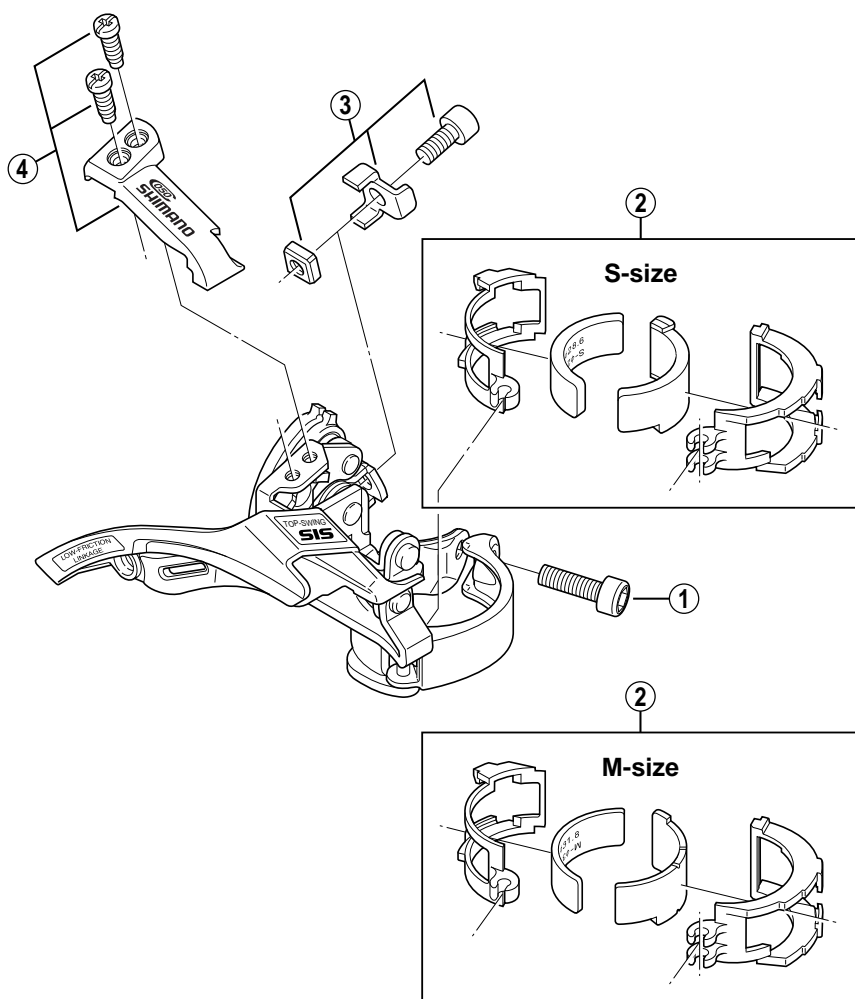

Top Swing Front Derailleur FD-C050

ITEM NO.	SHIMANO CODE NO.	DESCRIPTION
1	Y-59L 19300	Clamp Bolt (M5 x 16.5)
* 2	Y-5G7 98050	Clamp Band Adapter Unit for S-size / ϕ 28.6 mm (1-1/8")
* 2	Y-5G7 98060	Clamp Band Adapter Unit for M-size / ϕ 31.8 mm (1-1/4")
* 3	Y-5G7 98070	Cable Fixing Bolt Unit (M5 x 9.8)
4	Y-5G7 98030	Stroke Adjust Screws (M4 x 12) & Plate

0605-1980A

Specifications are subject to change without notice.

SHIMANO